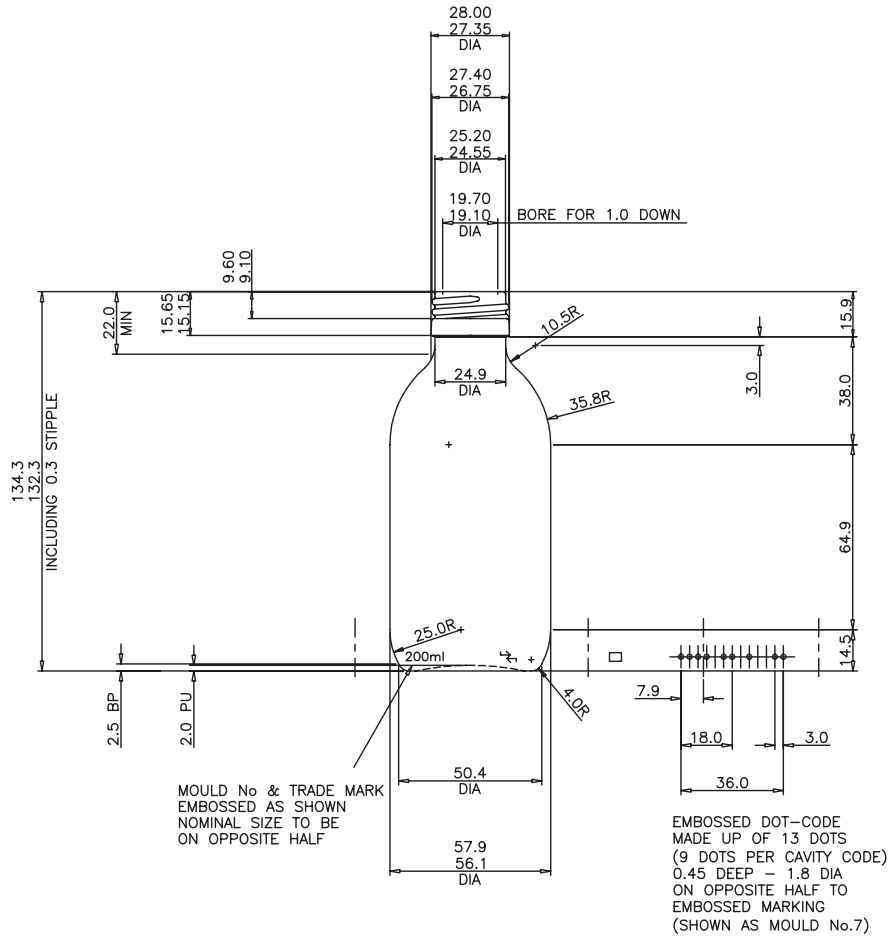

18 24

HS FRENCH FLINT

THE GLASS CONTAINER SPECIALISTS

VIEW ON BASE
STANDING AREA EMBOSSSED
WITH CRESCENT STIPPLE.

200ML AMBER ALPHA GLASS BOTTLE

Product code	AA200
Finish	28 ROPP
Capacity	200ml
Brim-full capacity	213ml